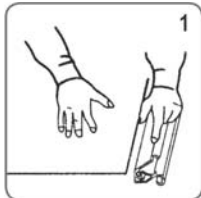

Technical Guide

302 Roll-Up Basic Model, singlesided

Produced in silver anodized aluminium. Solid construction with 2 flexible legs. Topprofile with clamp system and 3M tape on the bottom roll makes the mounting of material easy. Black luxury carrybag is included. New tape must be mounted by changing the material.

Graphic dimensions:

Installation instruction

1 Open the snap clip, insert the top of the graphic into the gap, make the graphic flat.

2 Close the snap clip.

3 Take the protective film of the adhesive tape. Place the graphic evenly on the leading paper. Use the line as a guideline.

4 Put adhesive tape on the back of the graphic and on the leading paper, in order to secure the graphic to the leading paper.

5 Hold the graphic and the roll-up body with one hand tight. Take out the pin at the side while you still hold the graphic, to avoid that graphic suddenly roll into the body too fast.