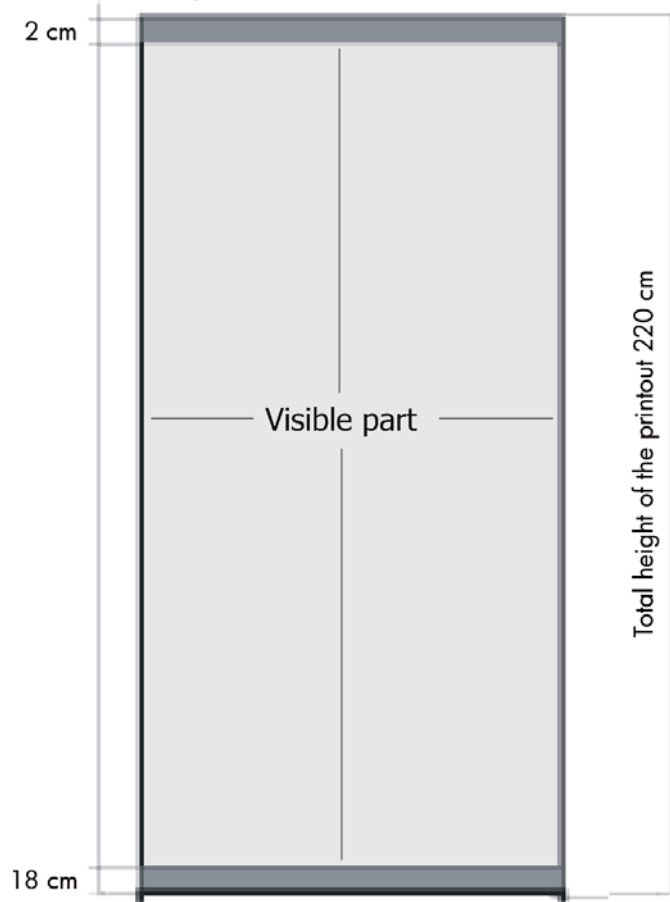

Technical Guide

302 Roll-Up Basic Model, singlesided

Produced in silver anodized aluminium. Solid construction with 2 flexible legs. Topprofile with clamp system and 3M tape on the bottom roll makes the mounting of material easy. Black luxury carrybag is included. New tape must be mounted by changing the material.

Graphic dimensions:

Installation instruction

1 Open the snap clip, insert the top of the graphic into the gap, make the graphic flat.

2 Close the snap clip.

3 Take the protective film of the adhesive tape. Place the graphic evenly on the leading paper. Use the line as a guideline.

4 Put adhesive tape on the back of the graphic and on the leading paper, in order to secure the graphic to the leading paper.

5 Hold the graphic and the roll-up body with one hand tight. Take out the pin at the side while you still hold the graphic, to avoid that graphic suddenly roll into the body too fast.

6 Make the graphic scroll slowly into the roll-up body by hand.

We recommend following banner:

200-310 g polyester.

Art. No.	Bannersize	Visible part	Color	Total W x H	Package Size	- Weight	Pallet Size	- Quantity
4559	60*220 cm	60*200 cm	Alu	62*212 cm	12*68*12 cm	3,0 kg	80*120*220 cm	180 pcs.
4558	70*220 cm	70*200 cm	Alu	72*212 cm	12*78*12 cm	3,5 kg	80*120*220 cm	150 pcs.
4560	80*220 cm	80*200 cm	Alu	82*212 cm	12*88*12 cm	4,0 kg	80*120*220 cm	132 pcs.
4565	85*220 cm	85*200 cm	Alu	87*212 cm	12*93*12 cm	4,5 kg	80*120*220 cm	120 pcs.
4561	100*220 cm	100*200 cm	Alu	102*212 cm	12*108*12 cm	6,0 kg	80*120*220 cm	102 pcs.
4562	120*220 cm	120*200 cm	Alu	122*212 cm	12*128*12 cm	7,0 kg	80*120*220 cm	90 pcs.
4506	Spotlight 50W	-	Alu	-	8*7*46 cm	0,5 kg	80*120*220 cm	400 pcs.