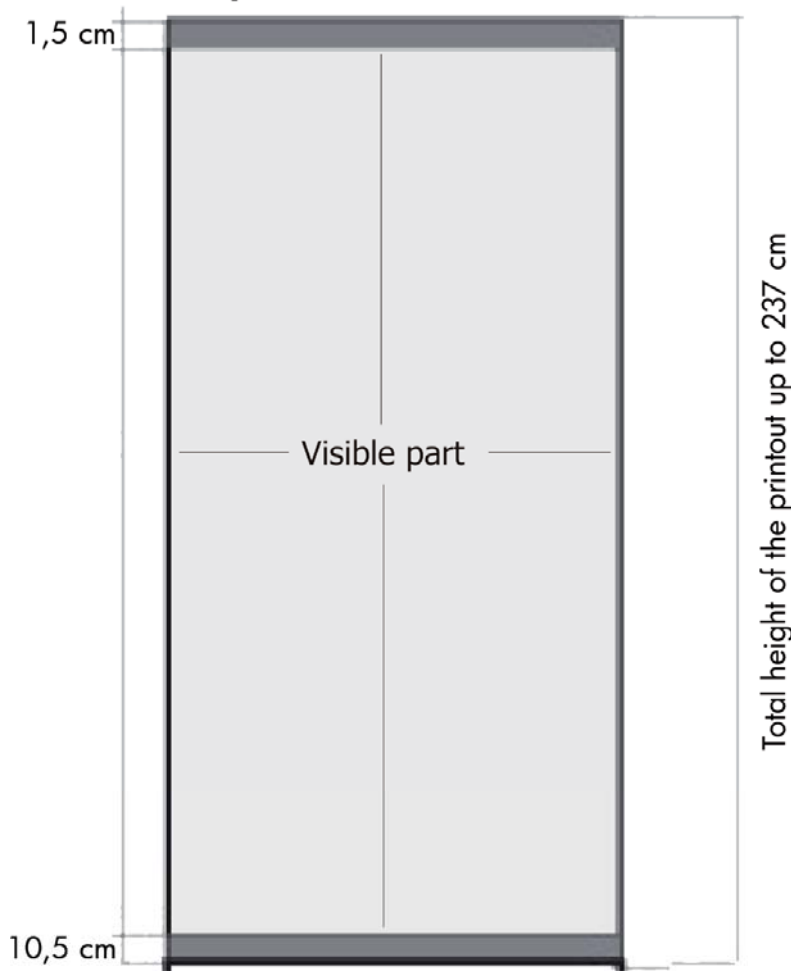

Graphic dimensions:

Installation instruction

1 Make the front side of the graphic down on the desk, open the graphic clip to a suitable angle, then insert the top of graphic into the gap. Be sure to make it tightly and right in order

2 Make the flexible clip back until it is flat. Lock the graphic tightly.

4 Apply the glue tape to the joint between graphic and leading paper, firm it better.

6 Loose the hand pressing the graphic, but do not leave the graphic. Make it scroll gradually and adjust it while scrolling until the whole graphic smoothly scrolling in.

We recommend following banner:

200-310 g polyester.

Art. No.	Bannersize	Visible part	Color	Total W x H	Package Size	- Weight	Pallet Size	- Quantity
4539	56*197-237cm	56*up to 225 cm	Alu	63*210 cm	15*86*26 cm	4,5 kg	80*120*220 cm	40 pcs.
4540	83*197-237 cm	83*up to 225 cm	Alu	90*210 cm	15*91*26 cm	6,0 kg	80*120*220 cm	32 pcs.
4541	96*197-237 cm	96*up to 225 cm	Alu	103*210 cm	15*106*26 cm	7,0 kg	80*120*220 cm	32 pcs.
4542	116*197-237 cm	116*up to 225 cm	Alu	123*210 cm	15*126*26 cm	8,5 kg	80*120*220 cm	28 pcs.
4504	Spotlight 50 W	-	Alu	-	8*7*46 cm	0,5 kg	80*120*220 cm	400 pcs.