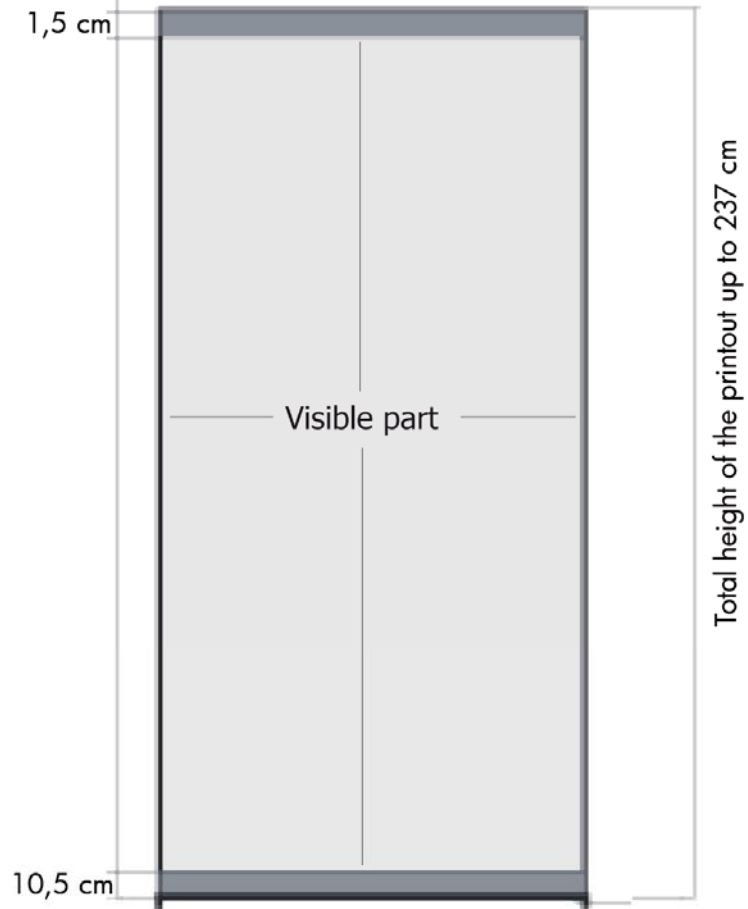

## Technical Guide

### 308 Roll-Up Lux Model, singlesided

Luxus Stander with flexibel height. Produced in silver anodized aluminium. Solid construction and very nice design. Clamp profile in top and on bottom roll makes changing and mounting of the banner material easy. Black luxury carrybag is included in the price.

**We recommend following banner:**  
200-310 g polyester.

### Graphic dimensions:

Art. No.	Bannersize	Visible part	Color	Total W x H	Package Size	- Weight	Pallet Size	- Quantity
4569	56*up to 237 cm	56*up to 225 cm	Alu	61*176-248 cm	28*74*17 cm	7,5 kg	80*120*220 cm	40 pcs.
4570	83*up to 237 cm	83*up to 225 cm	Alu	88*176-248 cm	28*99*17 cm	8,0 kg	80*120*220 cm	32 pcs.
4571	96*up to 237 cm	96*up to 225 cm	Alu	101*176-248 cm	28*114*17 cm	8,5 kg	80*120*220 cm	32 pcs.
4572	116*up to 237 cm	116*up to 225 cm	Alu	121*176-248 cm	28*134*17 cm	9,0 kg	80*120*150 cm	28 pcs.
4508	Spotlight 50 W	-	Alu	-	8*7*46 cm	0,5 kg	80*120*150 cm	400 pcs.