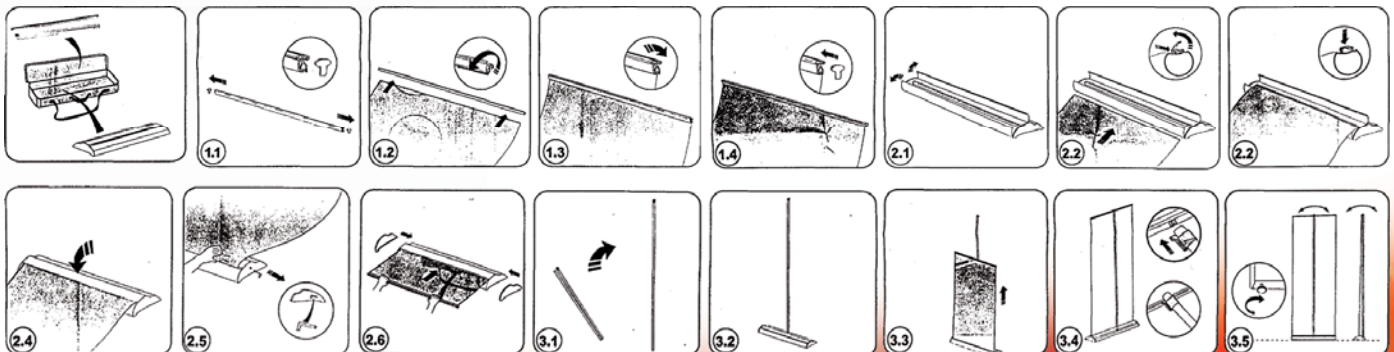

Graphic dimensions:

Art. No.	Bannersize	Visible part	Color	Total W x H	Package Size	- Weight	Pallet Size	- Quantity
4569	56*up to 237 cm	56*up to 225 cm	Alu	61*176-248 cm	28*74*17 cm	7,5 kg	80*120*220 cm	40 pcs.
4570	83*up to 237 cm	83*up to 225 cm	Alu	88*176-248 cm	28*99*17 cm	8,0 kg	80*120*220 cm	32 pcs.
4571	96*up to 237 cm	96*up to 225 cm	Alu	101*176-248 cm	28*114*17 cm	8,5 kg	80*120*220 cm	32 pcs.
4572	116*up to 237 cm	116*up to 225 cm	Alu	121*176-248 cm	28*134*17 cm	9,0 kg	80*120*150 cm	28 pcs.
4508	Spotlight 50 W	-	Alu	-	8*7*46 cm	0,5 kg	80*120*150 cm	400 pcs.