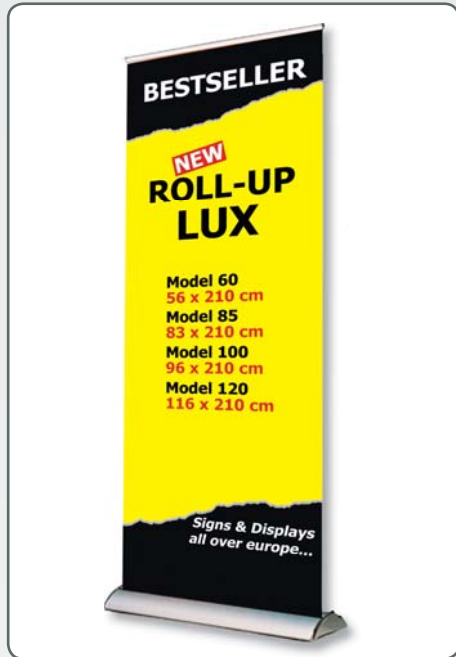

### 308 Roll-Up Lux Model, singlesided

Luxus Stander with flexibel height. Produced in silver anodized aluminium. Solid construction and very nice design. Clamp profile in top and on bottom roll makes changing and mounting of the banner material easy. Black luxury carrybag is included in the price.

### Graphic dimensions:

Art. No.	Bannersize	Visible part	Color	Total W x H	Package Size	- Weight	Pallet Size	- Quantity
4569	56*up to 237 cm	56*up to 225 cm	Alu	61*176-248 cm	28*74*17 cm	7,5 kg	80*120*220 cm	40 pcs.
4570	83*up to 237 cm	83*up to 225 cm	Alu	88*176-248 cm	28*99*17 cm	8,0 kg	80*120*220 cm	32 pcs.
4571	96*up to 237 cm	96*up to 225 cm	Alu	101*176-248 cm	28*114*17 cm	8,5 kg	80*120*220 cm	32 pcs.
4572	116*up to 237 cm	116*up to 225 cm	Alu	121*176-248 cm	28*134*17 cm	9,0 kg	80*120*150 cm	28 pcs.
4508	Spotlight 50 W	-	Alu	-	8*7*46 cm	0,5 kg	80*120*150 cm	400 pcs.