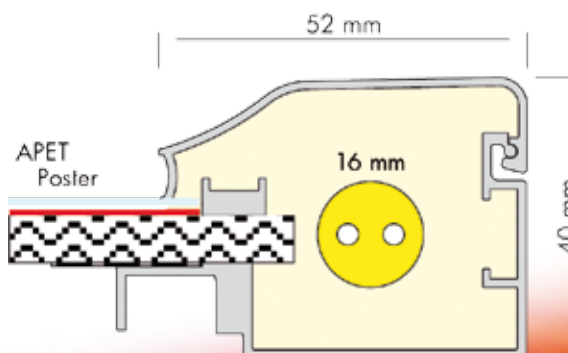

Technical Guide

514 Snap-Light Single sided

Snap-Light box with 52 mm snap frames, which makes changing of posters easy. The special acrylic provides a homogenous lighting for your posters. Only for indoor use. For vertical and horizontal wall mounting. High and even brightness: 2,500-3,800 Lux illumination. Fluorescent lamp 16 mm T5 (for example Osram).

We recommend following backlit:

Backlit Solvent.

Model	Art. No.	Poster size	Color	Copy area	Total W x H	Package Size	- Weight	Pallet Size	- Quantity
514	6417	29,7*42 cm A3	Alu	28,6*40,9 cm	39*51,3 cm	40*52*7 cm	7 kg	80*120*220 cm	95 pcs.
514	6418	42*59,4 cm A2	Alu	40,9*58,3 cm	51,3*68,7 cm	52*70*7 cm	11 kg	80*120*220 cm	60 pcs.
514	6424	50*70 cm	Alu	48,9*78,9 cm	59,3*79,3 cm	60*80*7 cm	14 kg	80*120*220 cm	35 pcs.
514	6419	59,4*84,1 cm A1	Alu	58,3*83,0 cm	68,7*93,4 cm	70*82*7 cm	19 kg	80*120*220 cm	28 pcs.
514	6425	70*100 cm	Alu	68,9*98,9 cm	79,3*109,3 cm	95*130*7 cm	22 kg	80*120*220 cm	18 pcs.