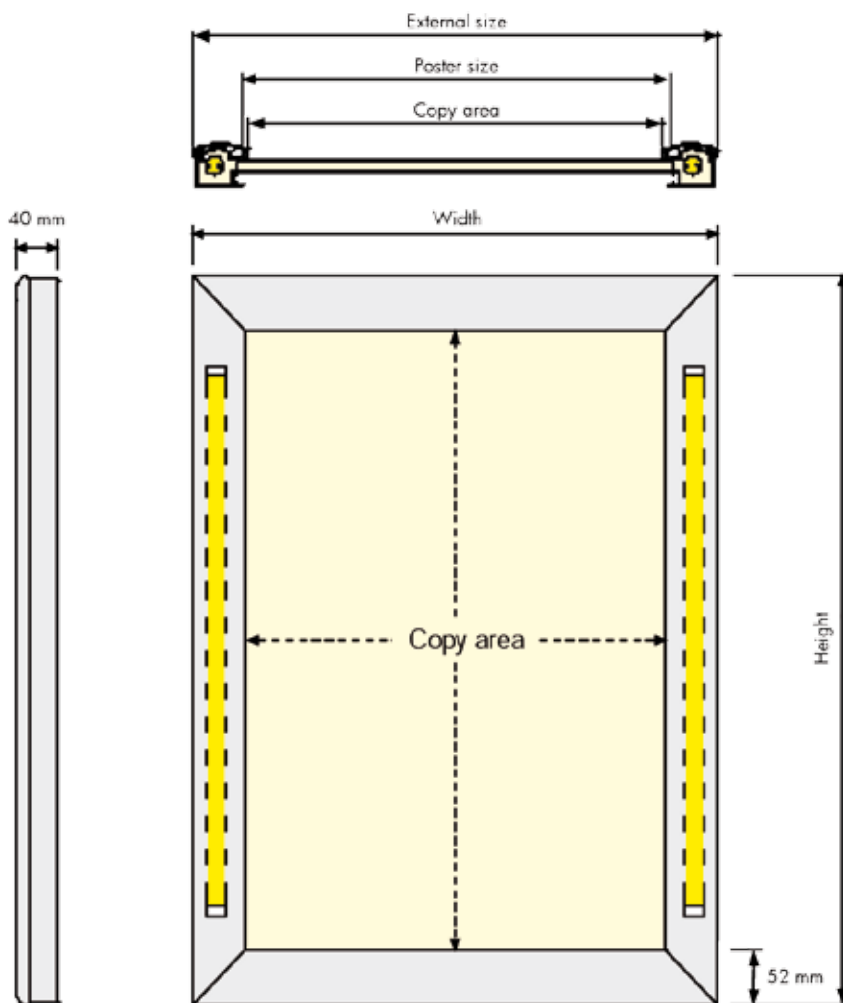

Technical Guide

514 Snap-Light Single sided

Snap-Light box with 52 mm snap frames, which makes changing of posters easy. The special acrylic provides a homogenous lighting for your posters. Only for indoor use. For vertical and horizontal wall mounting. High and even brightness: 2,500-3,800 Lux illumination. Fluorescent lamp 16 mm T5 (for example Osram).

We recommend following backlit:

Backlit Solvent.

Model	Art. No.	Poster size	Color	Copy area	Total W x H	Package Size	- Weight	Pallet Size	- Quantity
514	6417	29,7*42 cm A3	Alu	28,6*40,9 cm	39*51,3 cm	40*52*7 cm	7 kg	80*120*220 cm	95 pcs.
514	6418	42*59,4 cm A2	Alu	40,9*58,3 cm	51,3*68,7 cm	52*70*7 cm	11 kg	80*120*220 cm	60 pcs.
514	6424	50*70 cm	Alu	48,9*78,9 cm	59,3*79,3 cm	60*80*7 cm	14 kg	80*120*220 cm	35 pcs.
514	6419	59,4*84,1 cm A1	Alu	58,3*83,0 cm	68,7*93,4 cm	70*82*7 cm	19 kg	80*120*220 cm	28 pcs.
514	6425	70*100 cm	Alu	68,9*98,9 cm	79,3*109,3 cm	95*130*7 cm	22 kg	80*120*220 cm	18 pcs.