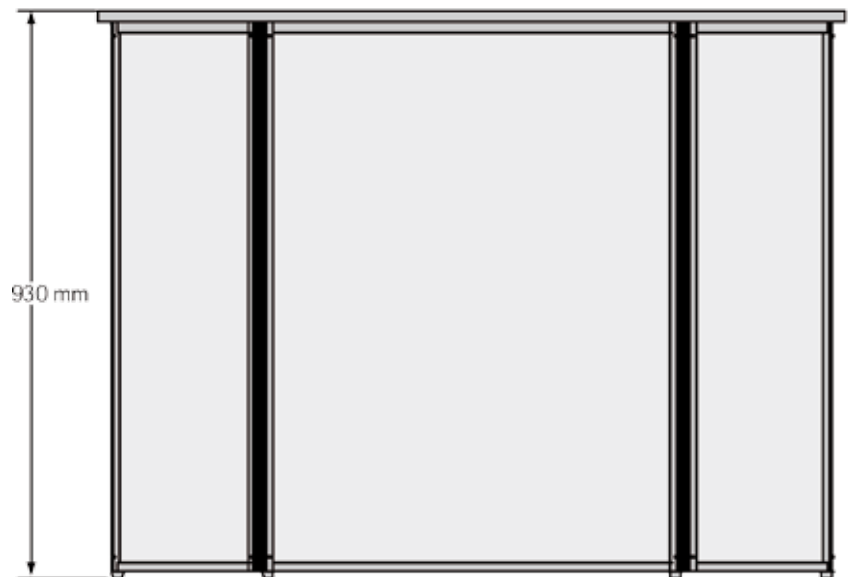

### 727 Expo Counter Exhibition counter

The aluminium frame construction makes it easy and fast to assemble and change the 5 white 4 mm PS panels inside. Delivered with white topplate and shelf. Black carrybag is optional.

Model	Art. No.	Panel size	Color	Total W x H	Package Size	- Weight	Pallet Size	- Quantity
727	4647	1*(878*659) + 4*(878*311) mm	Alu	122,5*55*93	72*128*13 cm	23,5 kg	80*130*220 cm	12 pcs.
727	46470	Bag	Black	-	-	-	-	-