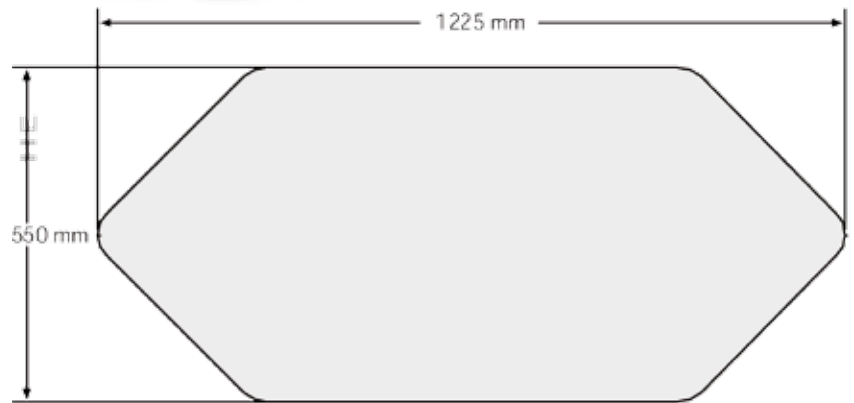

### 727 Expo Counter Exhibition counter

The aluminium frame construction makes it easy and fast to assemble and change the 5 white 4 mm PS panels inside. Delivered with white topplate and shelf. Black carrybag is optional.

Model	Art. No.	Panel size	Color	Total W x H	Package Size	- Weight	Pallet Size	- Quantity
727	4647	1*(878*659) + 4*(878*311) mm	Alu	122,5*55*93	72*128*13 cm	23,5 kg	80*130*220 cm	12 pcs.
727	46470	Bag	Black	-	-	-	-	-