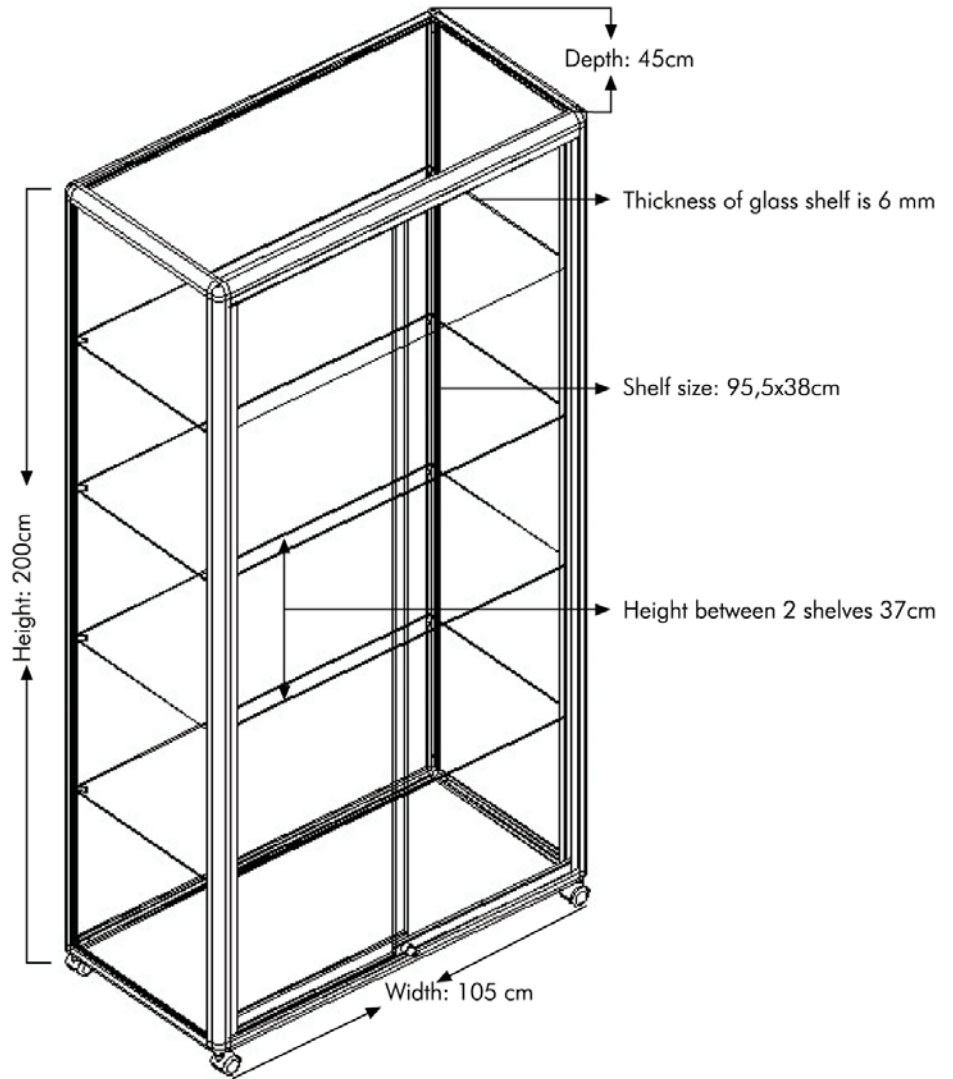

Technical Guide

742 Duo Showcase

Silver anodized alu profiles with rounded corners. Top, sides as well as shelves are made of glass. Delivered complete with locks and 4 wheels.

Model	Art. No.	Color	Total W x H x D	Package Size	- Weight	Pallet Size	- Quantity
742	2742	Alu	105*200*45 cm	59*114*216 cm	105 kg	52*107*210 cm	1 pcs.