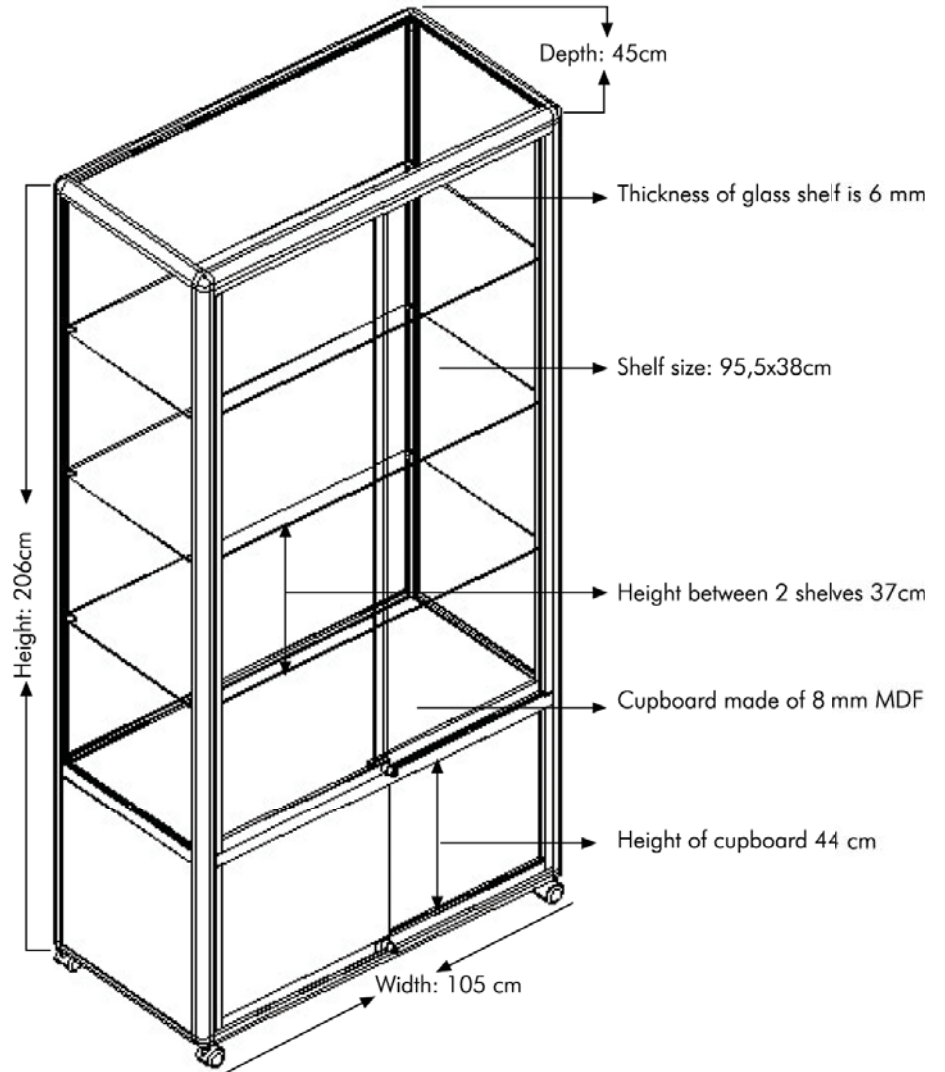

Technical Guide

743 Duo Showcase with locker

Silver anodized alu profiles with rounded corners. Top, sides, as well as shelves are made of glass. Delivered complete with cupboard, locks and 4 wheels.

Model	Art. No.	Color	Total W x H x D	Package Size	- Weight	Pallet Size	- Quantity
743	2743	Alu	105*206*45 cm	59*114*220 cm	110 kg	52*107*214 cm	1 pcs.