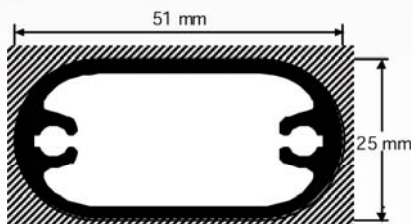

Technical Guide

809 Info-Line Al

Aluminium Info-board and brochure stand in one. A1 Info-board made of 32 mm Snap-frames with antireflex front panels and round corners. Single sided with acrylic shelf for 2 x A4 brochures. Double sided with 4 mm acrylic shelves for 2 x 2 A4 brochures.

Profile

Model	Art. No.	Poster size	Color	Total W x H	Package Size	- Weight	Pallet Size	- Quantity
809	6016	2*A4 Single	Alu/Acryl	74*176 cm	77*178*7 cm	12 kg	80*120*220 cm	10 pcs.
809	6049	4*2 A4 Double	Alu/Acryl	74*176 cm	77*178*7 cm	16 kg	80*120*220 cm	10 pcs.