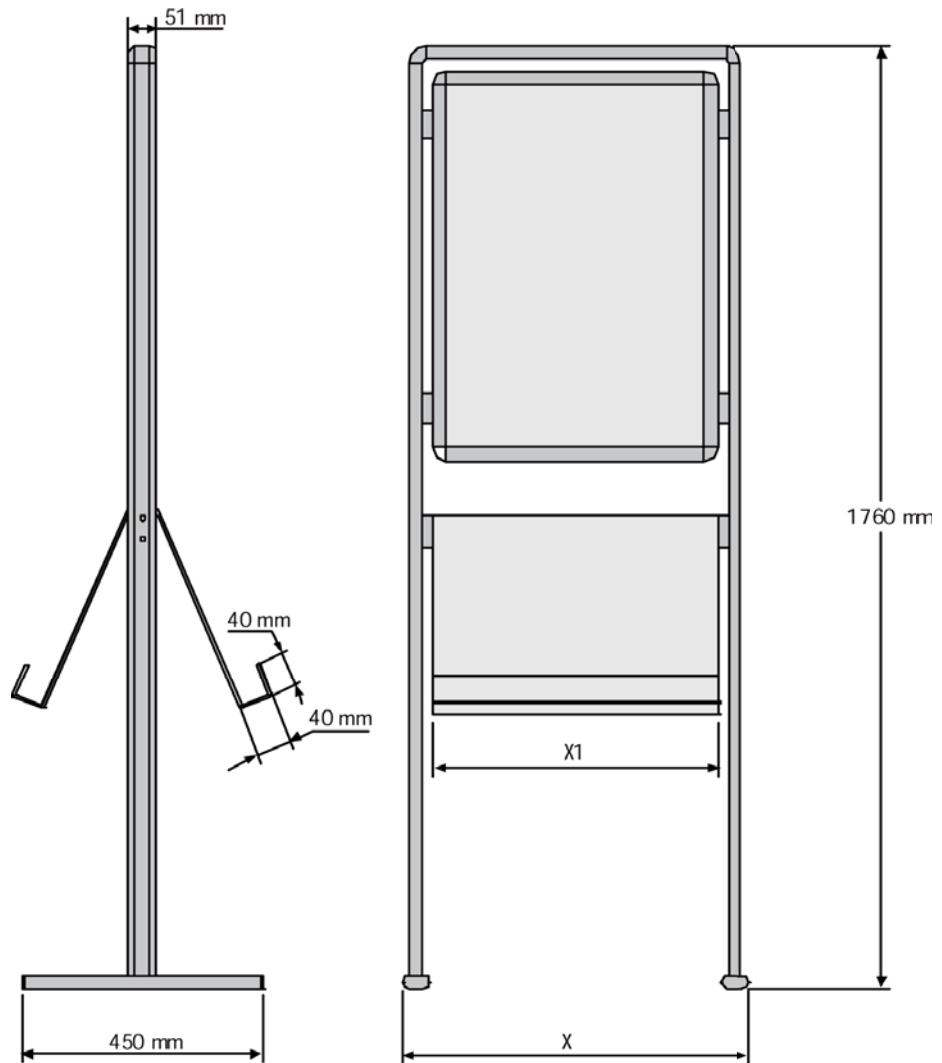

Technical Guide

809 Info-Line Al

Aluminium Info-board and brochure stand in one. A1 Info-board made of 32 mm Snap-frames with antireflex front panels and round corners. Single sided with acrylic shelf for 2 x A4 brochures. Double sided with 4 mm acrylic shelves for 2 x 2 A4 brochures.

Profile

Model	Art. No.	Poster size	Color	Total W x H	Package Size	- Weight	Pallet Size	- Quantity
809	6016	2*A4 Single	Alu/Acryl	74*176 cm	77*178*7 cm	12 kg	80*120*220 cm	10 pcs.
809	6049	4*2 A4 Double	Alu/Acryl	74*176 cm	77*178*7 cm	16 kg	80*120*220 cm	10 pcs.